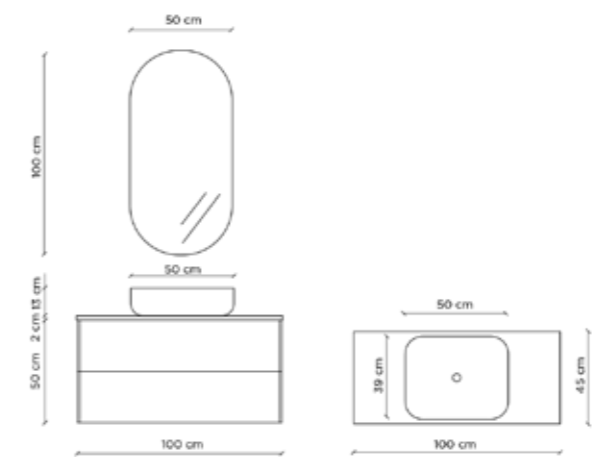

Codice Code	Piano Top	Base Base	Lavabo Washbasin	Specchio Mirror	Lampada Lamp	Extra Extra	L W	P D	H H	€
ST53		●	●	●			100	45	190	1.525,00
		ST150TOP	00562	00696