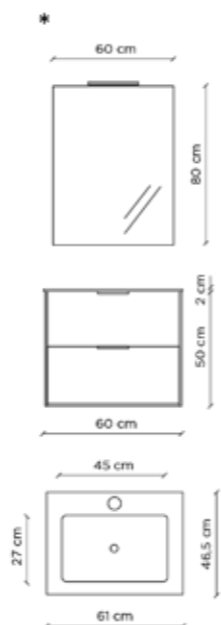

ital**bagno**

MISURE DISPONIBILI

- 60 cm.
- 80 cm.
- 90 cm.
- 100 cm.
- 120 cm.

Proposta Cemento