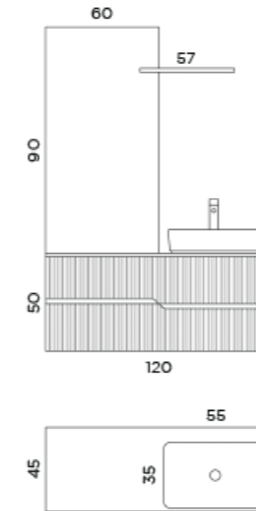

VICTOR

VICTOR

ital**bagno**

Proposta Bianco Opaco

ital**bagno**

Codice Code	Piano Top	Base Base	Lavabo Washbasin	Specchio LED Mirror	Lampada Lamp	Mensola sagomata Shelf	L W	P D	H H	€
GE51	●	●	●	●		●	120	45	190	1.956,00
	TOGE120-01	GE120DX01	00512	01237		00907				