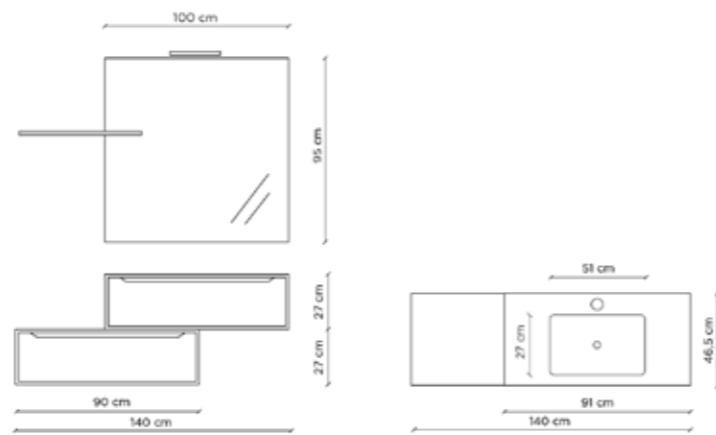

Codice	Base	Base	Lavabo	Specchio	Lampada	Extra	L	P	H	€
Code	Base	Base	Washbasin	Mirror	Lamp	Extra	W	D	H	
ME09	●	●	●	●	●	●	140	46,5	190	1.608,00
	ME091	ME091TOP	TOP460X900	00649	00704	00907				

€ 440,00 € 511,00 € 267,00 € 204,00 € 85,00 € 101,00